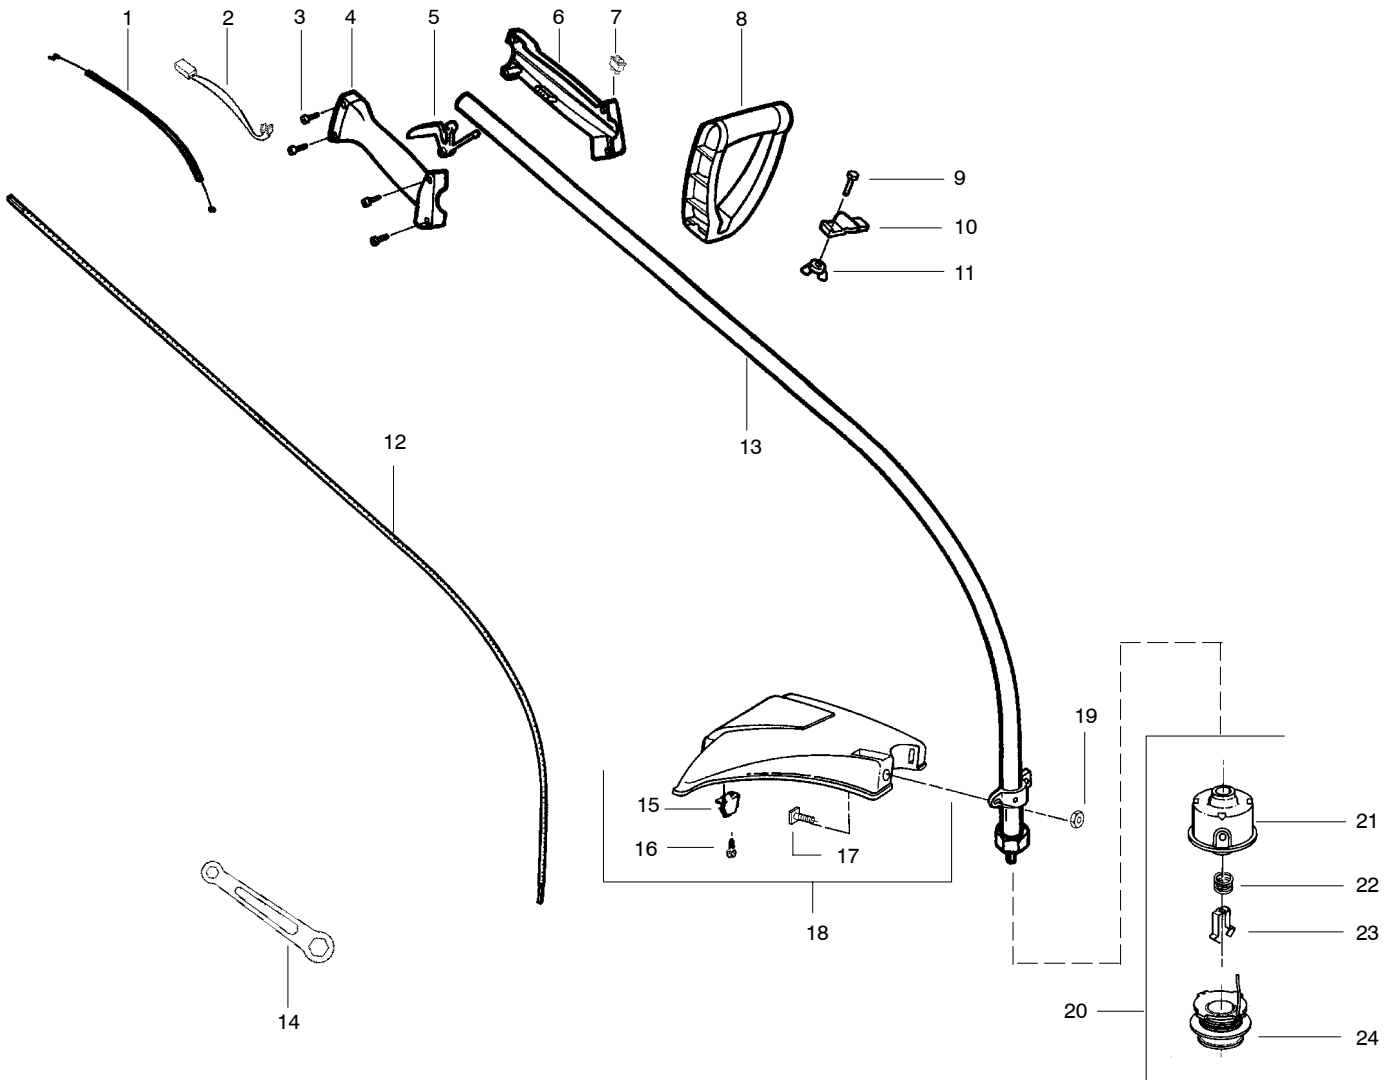

## Type 1

Ref.	Part No.	Description	Ref.	Part No.	Description
1.	530071548	Kit– Throttle	18.	530016118	Wingnut
2.	530054183	Assy–Wire	19.	952701666	Accy–Cutting Head (Incl. 20–24)
3.	530016273	Screw– Throttle Hsg.	20.	530069690	Hub Ass'y.
4.	530038581	Hsg.–Throttle (Right)	21.	530401464	Spring
5.	530038682	Trigger	22.	530401466	Clip–Retainer
6.	530095382	Hsg.–Throttle (Left)	23.	530401467	Screw w/Washer–Head
7.	530069572	Kit–Switch	24.	952711527	Accy–Spool w/Line
8.	530038708	Handle–Assist			
9.	530015820	Bolt			
10.	530094742	Clamp–Handle			
11.	530016118	Wingnut			
12.	530095613	Shaft–Flex			
13.	530069883	Kit–Drive Shaft Hsg. Ass'y			
14.	530052286	Line Limiter			
15.	530015966	Screw–Line Limiter			
16.	530015820	Bolt			
17.	530069686	Kit–Shield Ass'y. (Incl. 14, 15, 16 & 18)			
			Not Shown		
				---	Operator Manual
				530088214	Euro.
				530088215	Scan.
				530088288	Euro. III
				530054766	Decal–Shaft Warning

## Type 2,3

Ref.	Part No.	Description	Ref.	Part No.	Description
1.	530071548	Kit–Throttle	17.	530015820	Bolt
2.	530054183	Assy–Wire	18.	530071683	Kit–Shield Ass’y. (Incl. 14, 15, 16, 17 & 19)
3.	530016273	Screw–Throttle Hsg.	19.	530015197	Nut
4.	530038581	Hsg.–Throttle (Right)	20.	952711593	Accy–Cutting Head (Incl. 21–24)
5.	530038682	Trigger	21.	530095770	Hub Ass’y.
6.	530095382	Hsg.–Throttle (Left)	22.	530401958	Spring
7.	530069572	Kit–Switch	23.	530401957	Clip–Retainer
8.	530038708	Handle–Assist	24.	952711594	Accy–Spool w/Line
9.	530015820	Bolt			Not Shown
10.	530094742	Clamp–Handle			Operator Manual
11.	530016118	Wingnut			Euro.
12.	530095613	Shaft–Flex			Scan.
13.	530069883	Kit–Drive Shaft Hsg. Ass’y			Slov.
14.	530056401	Wrench			Decal–Shaft Warning
15.	530052286	Line Limiter			
16.	530015966	Screw–Line Limiter			