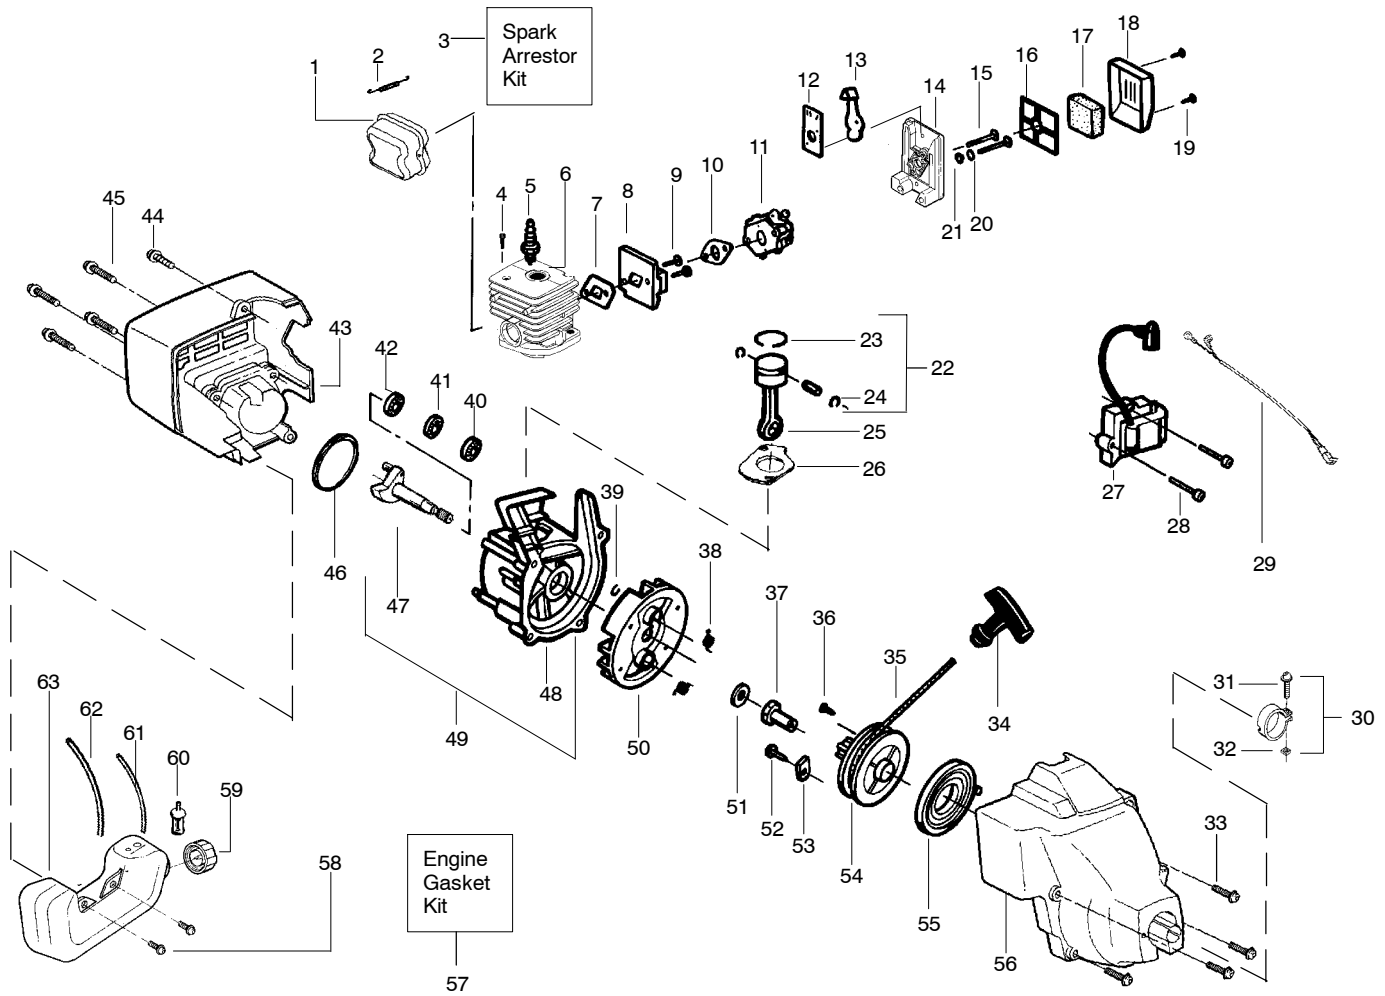

Type 3

Ref.	Part No.	Description	Ref.	Part No.	Description	Ref.	Part No.	Description
1.	530069660	Kit - Muffler (incl. 2)	23.	530055120	Piston Ring	46.	530071363	O-Ring-C'case (kit)
2.	530042088	Muffler Spring	24.	530015162	Piston Pin Retainer	47.	530054753	Assy-Crankshaft
3.	530069380	Kit-Spark Arrestor	25.	530069945	Connecting Rod Ass'y.	48.	530071627	Kit-Crankcase Ass'y. (Incl. 40-42)
4.	530015953	Screw-Cylinder	26.	530071363	Gasket-Cylinder (kit)	49.	530071624	Kit-C'case & C'shaft (Incl. 39,47,48)
5.	952030249	Spark Plug (RCJ 6Y)	27.	530039163	Ignition Module	50.	530069886	Kit-Flywheel Ass'y.
6.	530071359	Kit - Cylinder	28.	530016357	Screw	51.	530015828	Washer-Flat
7.	530071363	Gasket-Cyl./Carb.(kit)	29.	530049018	Assy-Wire Harness	52.	530015775	Screw
8.	530057634	Adaptor-carb.	30.	530056365	Assy-Nose Cone Clamp (Incls. 31 & 32)	53.	530027523	Retainer-Can
9.	530016014	Screw	31.	530016381	Screw-Nose Cone	54.	530069400	Kit-Starter Pulley (Incl. 36)
10.	530071363	Gasket-Carb.(kit)	32.	530016382	Nut-Nose Cone	55.	530042085	Starter Spring
11.	530071630	Kit - Carb. Ass'y (C1U-W7D)	33.	530015810	Screw	56.	530071676	Kit-Fan Hsg.
12.	530038747	Choke Plate Mounting	34.	530027569	Starter Handle	57.	530071363	Kit-Engine Gasket (Incl. 7,10,26,46)
13.	530038686	Choke Shutter	35.	530069232	Kit - Rope	58.	530016379	Retainer
14.	530052431	Air Box	36.	530016080	Screw	59.	530014347	Assy-Fuel Cap
15.	530016393	Screw	37.	530038604	Drive Coupling	60.	530095646	Assy-Fuel Pickup
16.	530036569	Plate - Filter Support	38.	530023817	Starter Dog Spring	61.	530069247	Kit-Fuel Line (Small)
17.	530036575	Air Filter Foam	39.	530015941	Retain. Ring-C'shaft	62.	530069216	Kit-Fuel Line (Large)
18.	530036568	Air Filter Cover	40.	530055728	Outer Bearing	63.	530049296	Assy-Fuel Tank (Incl. cap,filter & fuel lines)
19.	530016349	Screw	41.	530071615	Kit-C'case Seal			
20.	530015852	Spacer-Choke	42.	530032125	Inner Bearing			
21.	530015254	Washer	43.	530056547	Shroud			
22.	530071833	Kit - Piston (Incl. 23, 24 & Pin)	44.	530015934	Screw			
			45.	530015810	Screw			

✓ = NEW PART NUMBER FOR THIS IPL

★ = REFER TO THE SERVICE REFERENCE INDICATED FOR MORE INFORMATION. (LOCATED AT END OF IPL)