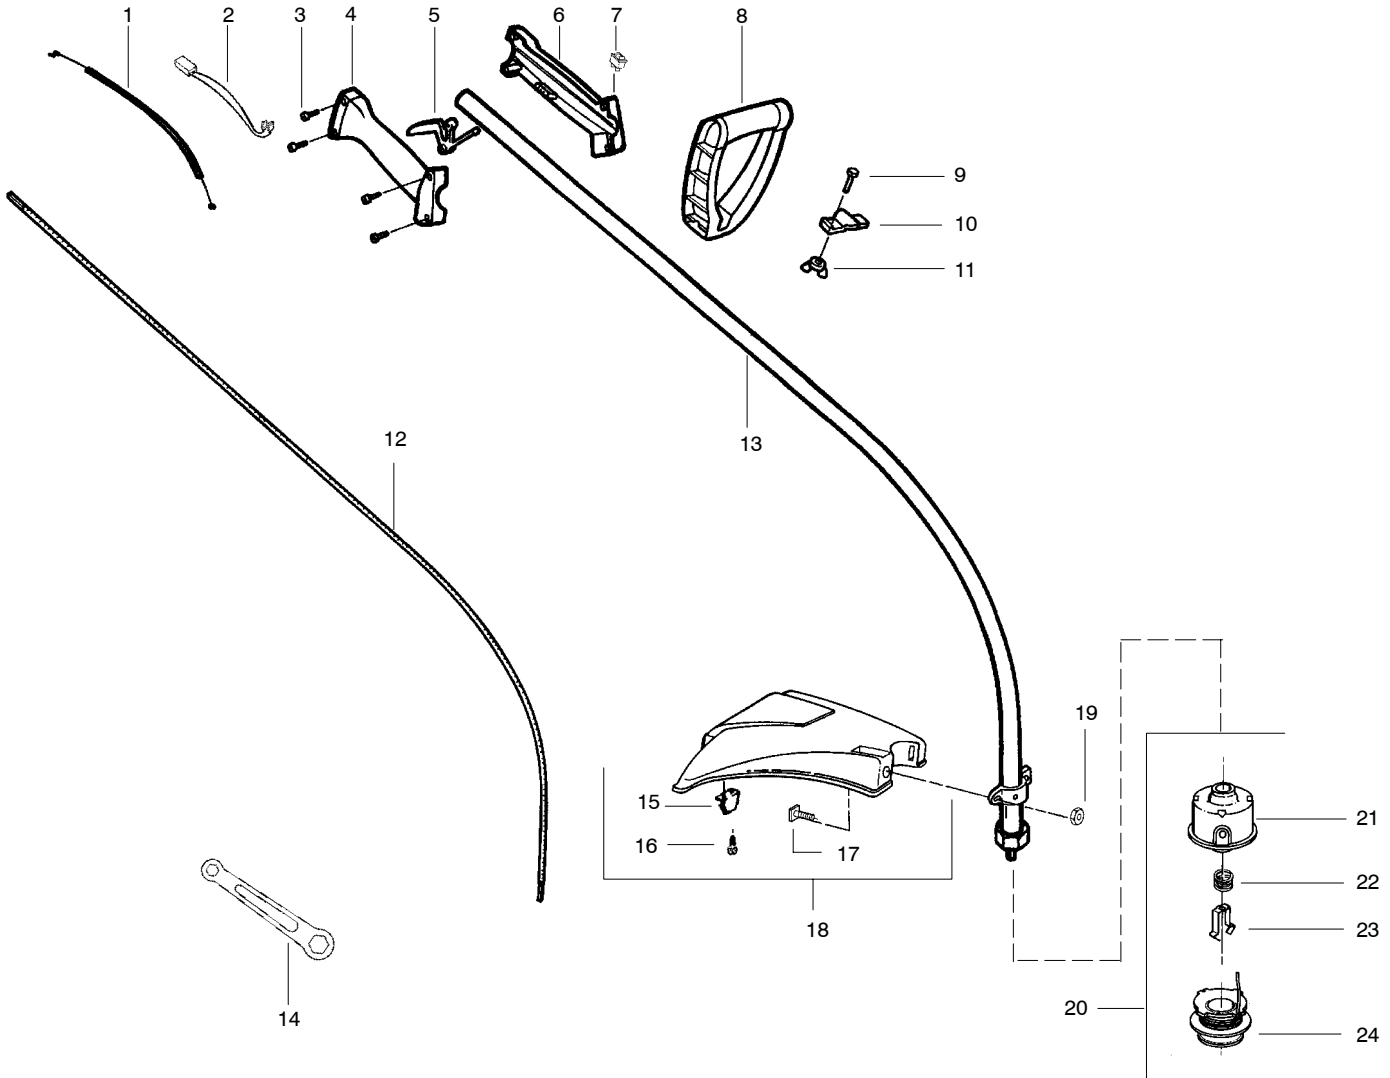

## Type 2,3

Ref.	Part No.	Description	Ref.	Part No.	Description
1.	530071548	Kit–Throttle	17.	530015820	Bolt
2.	530054183	Assy–Wire	18.	530071683	Kit–Shield Ass’y. (Incl. 14, 15, 16, 17 & 19)
3.	530016273	Screw–Throttle Hsg.	19.	530015197	Nut
4.	530038581	Hsg.–Throttle (Right)	20.	952711593	Accy–Cutting Head (Incl. 21–24)
5.	530038682	Trigger	21.	530095770	Hub Ass’y.
6.	530095382	Hsg.–Throttle (Left)	22.	530401958	Spring
7.	530069572	Kit–Switch	23.	530401957	Clip–Retainer
8.	530038708	Handle–Assist	24.	952711594	Accy–Spool w/Line
9.	530015820	Bolt			Not Shown
10.	530094742	Clamp–Handle			Operator Manual
11.	530016118	Wingnut			Euro.
12.	530095613	Shaft–Flex			Scan.
13.	530069883	Kit–Drive Shaft Hsg. Ass’y			Slov.
14.	530056401	Wrench			Decal–Shaft Warning
15.	530052286	Line Limiter			
16.	530015966	Screw–Line Limiter			

## Type 4

Ref.	Part No.	Description	Ref.	Part No.	Description
1.	530071548	Kit – Throttle	17.	530015820	Bolt
2.	530054183	Assy – Wire	18.	530071745	Kit – Shield Ass’y. (Incl. 14, 15, 16, 17 & 20)
3.	530016273	Screw – Throttle Hsg.	19.	530015197	Nut
4.	530038581	Hsg. – Throttle (Right)	20.	952701666	Accy – Cutting Head (Incl. 21 – 24)
5.	530038682	Trigger	21.	530069690	Hub Ass’y.
6.	530095382	Hsg. – Throttle (Left)	22.	530401464	Spring
7.	530069572	Kit – Switch	23.	530401466	Clip – Retainer
8.	530038708	Handle – Assist	24.	952711527	Accy – Spool w/Line
9.	530015820	Bolt			Not Shown
10.	530094742	Clamp – Handle			Operator Manual
11.	530016152	Wingnut			Euro.
12.	530095242	Shaft – Flex			Scan.
13.	530071312	Kit – Drive Shaft Hsg. Ass’y			Euro. III
14.	530056401	Wrench			Decal – Shaft Warning
15.	530052287	Line Limiter			
16.	530015886	Screw – Line Limiter			