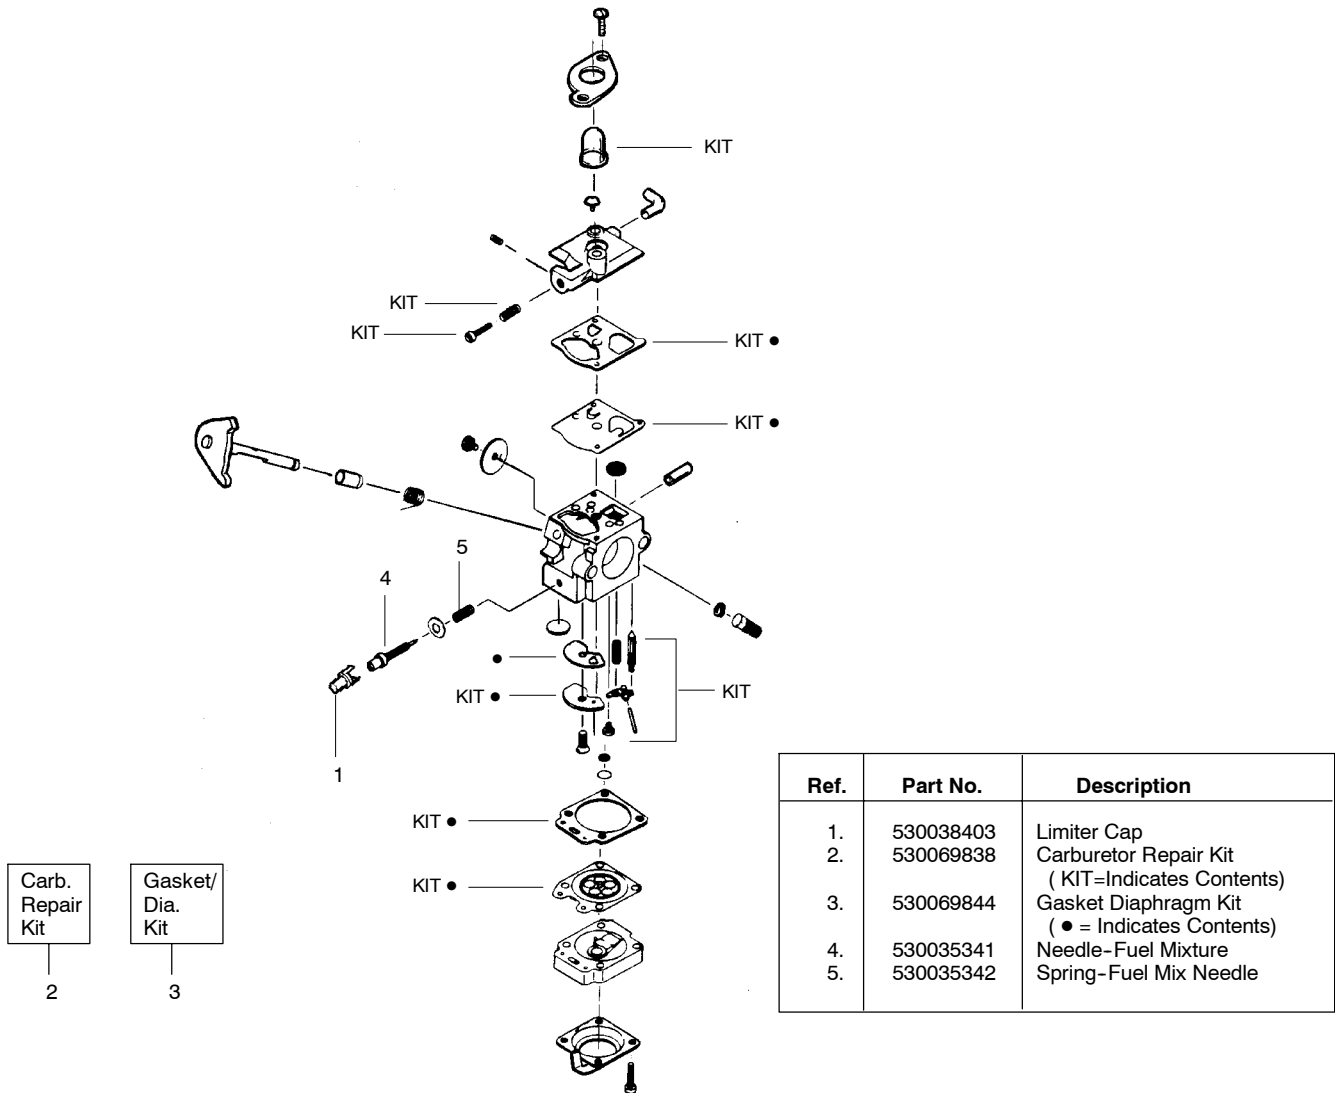

Carburetor Assembly #530069754 (WA-226)

Kit - Carburetor Assembly No. 530071630 - C1U-W7D

Note: No Repair kits are available for this carburetor, please order the complete assembly part number 530-071630 (C1U-W7D)