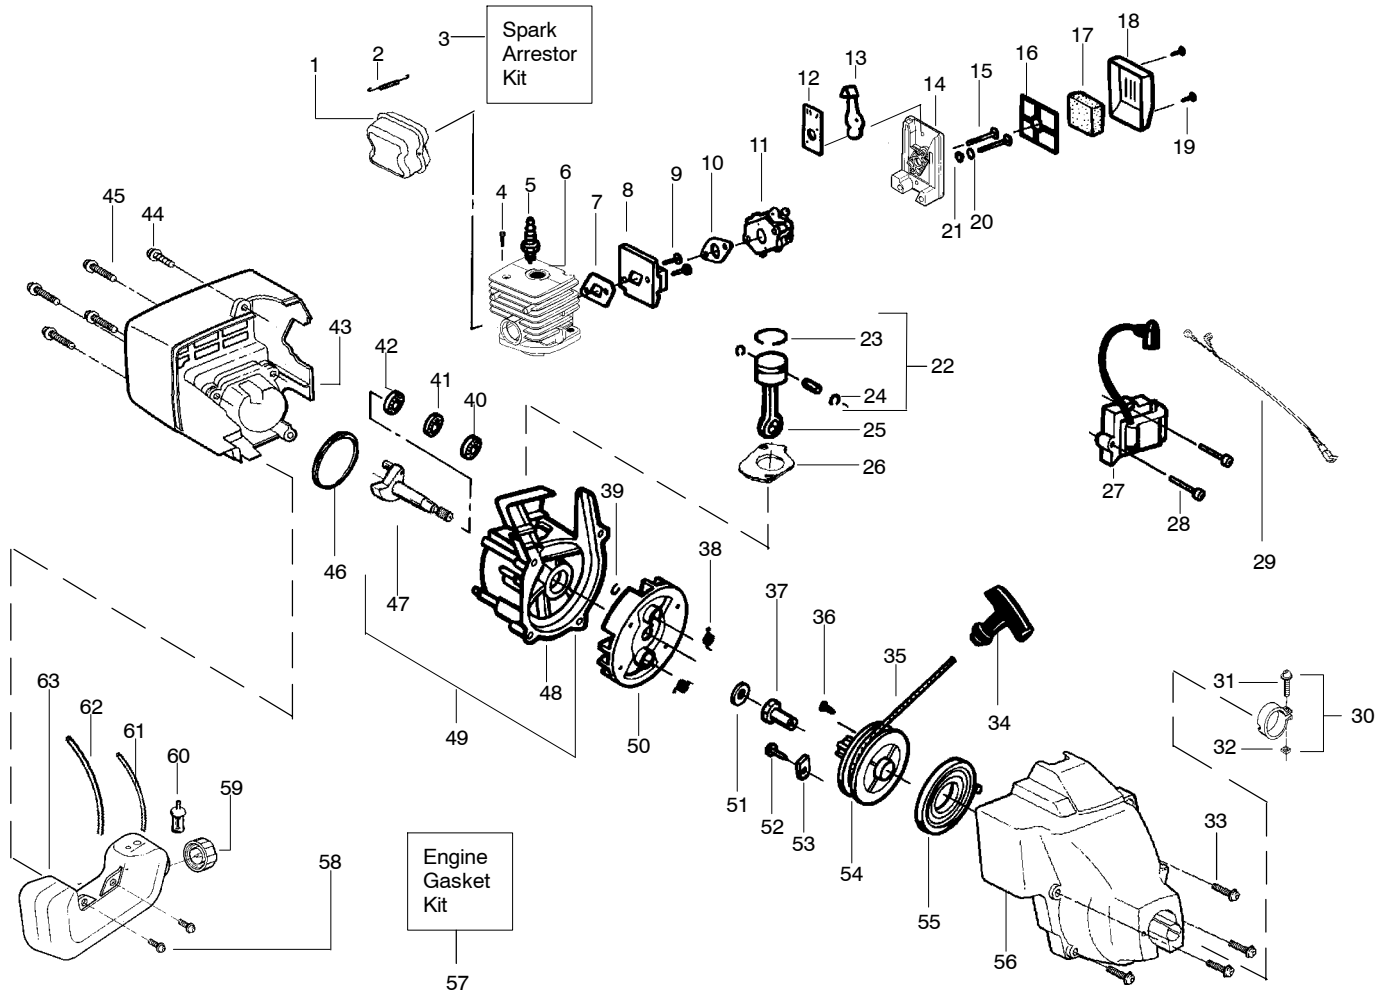

Type 2

Ref.	Part No.	Description	Ref.	Part No.	Description	Ref.	Part No.	Description
1.	530069660	Kit - Muffler (incl. 2)	23.	530055120	Piston Ring	46.	530071363	O-Ring-C'case (kit)
2.	530042088	Muffler Spring	24.	530015162	Piston Pin Retainer	47.	530054753	Assy-Crankshaft
3.	530069380	Kit-Spark Arrestor	25.	530069945	Connecting Rod Ass'y.	48.	530071627	Kit-Crankcase Ass'y. (Incl. 40-42)
4.	530015953	Screw-Cylinder	26.	530071363	Gasket-Cylinder (kit)	49.	530071624	Kit-C'case & C'shaft (Incl. 39,47,48)
5.	952030249	Spark Plug (RCJ 6Y)	27.	530039163	Ignition Module	50.	530069886	Kit-Flywheel Ass'y.
6.	530071359	Kit - Cylinder	28.	530016357	Screw	51.	530015828	Washer-Flat
7.	530071363	Gasket-Cyl./Carb.(kit)	29.	530049018	Assy-Wire Harness	52.	530015775	Screw
8.	530056403	Adaptor-carb.	30.	530056365	Assy-Nose Cone Clamp (Incls. 31 & 32)	53.	530027523	Retainer-Can
9.	530016014	Screw	31.	530016381	Screw-Nose Cone	54.	530069400	Kit-Starter Pulley (Incl. 36)
10.	530071363	Gasket-Carb.(kit)	32.	530016382	Nut-Nose Cone	55.	530042085	Starter Spring
11.	530071630	Kit - Carb. Ass'y (C1U-W7D)	33.	530015810	Screw	56.	530071676	Kit-Fan Hsg.
12.	530038747	Choke Plate Mounting	34.	530027569	Starter Handle	57.	530071363	Kit-Engine Gasket (Incl. 7,10,26,46)
13.	530038686	Choke Shutter	35.	530069232	Kit - Rope	58.	530016379	Retainer
14.	530052431	Air Box	36.	530016080	Screw	59.	530014347	Assy-Fuel Cap
15.	530016353	Screw	37.	530038604	Drive Coupling	60.	530095646	Assy-Fuel Pickup
16.	530036569	Plate - Filter Support	38.	530023817	Starter Dog Spring	61.	530069247	Kit-Fuel Line (Small)
17.	530036575	Air Filter Foam	39.	530015941	Retain. Ring-C'shaft	62.	530069216	Kit-Fuel Line (Large)
18.	530036568	Air Filter Cover	40.	530055728	Outer Bearing	63.	530049296	Assy-Fuel Tank (Incl. cap,filter & fuel lines)
19.	530016349	Screw	41.	530071615	Kit-C'case Seal			
20.	530015852	Spacer-Choke	42.	530032125	Inner Bearing			
21.	530015254	Washer	43.	530056547	Shroud			
22.	530071357	Kit - Piston (Incl. 23, 24 & Pin)	44.	530015934	Screw			
			45.	530015810	Screw			

↗ = NEW PART NUMBER FOR THIS IPL   ★ = REFER TO THE SERVICE REFERENCE INDICATED FOR MORE INFORMATION. (LOCATED AT END OF IPL)