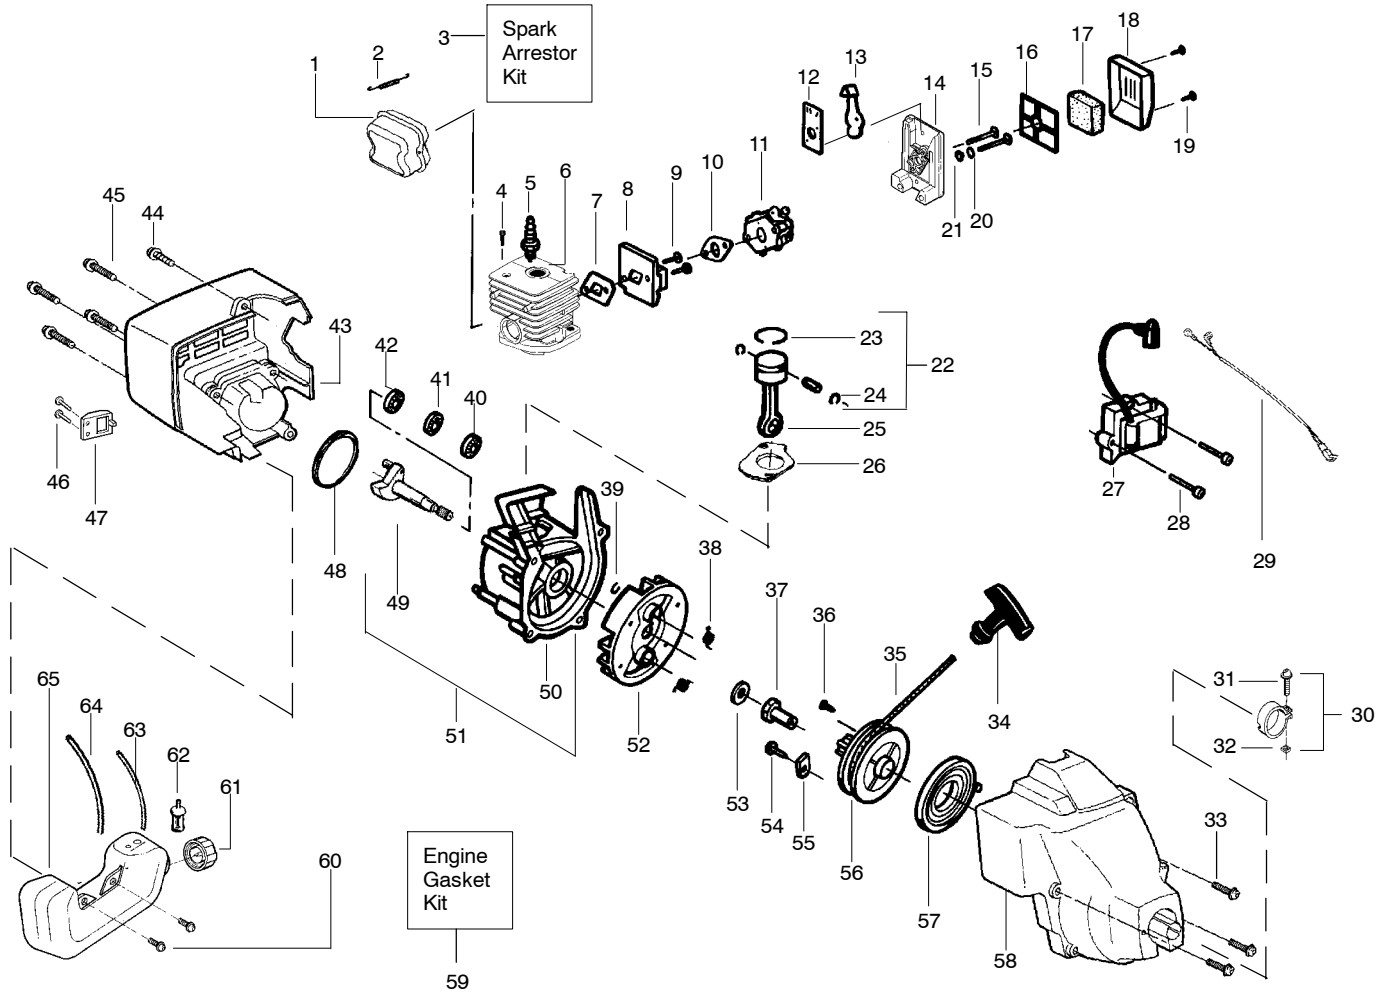

Type 1

Ref.	Part No.	Description	Ref.	Part No.	Description	Ref.	Part No.	Description
1.	530069660	Kit - Muffler (incl. 2)	23.	530036404	Piston Ring	47.	530037045	Guard-Muffler
2.	530042088	Muffler Spring	24.	530015162	Piston Pin Retainer	48.	530069616	O-Ring-C'case (kit)
3.	530069380	Kit-Spark Arrestor	25.	530069615	Connecting Rod Ass'y.	49.	530054753	Assy-Crankshaft
4.	530015953	Screw-Cylinder	26.	530069616	Gasket-Cylinder (kit)	50.	530071627	Kit-Crankcase Ass'y.
5.	952030249	Spark Plug (RCJ 6Y)	27.	530039163	Ignition Module			(Incl. 40-42)
6.	530069619	Kit - Cylinder	28.	530015954	Screw	51.	530071360	Kit-C'case & C'shaft
7.	530069616	Gasket-Cyl./Carb.(kit)	29.	530049018	Assy-Wire Harness			(Incl. 39,49,50)
8.	530047659	Adaptor-carb.	30.	530056365	Kit-Nose Cone Clamp	52.	530069886	Kit-Flywheel Ass'y.
9.	530016014	Screw			Ass'y. (Incls. 31 & 32)	53.	530015828	Washer-Flat
10.	530069616	Gasket-Carb.(kit)	31.	530016381	Screw-Nose Cone	54.	530015775	Screw
11.	---	Kit - Carburetor Ass'y	32.	530016382	Nut-Nose Cone	55.	530027523	Retainer-Can
	530069754	Walbro (WA-226)	33.	530015810	Screw	56.	530069400	Kit-Starter Pulley
	530069971	Zama (C1U-W7)	34.	530027569	Starter Handle			(Incl. 36)
	530071630	Zama (C1U-W7D)	35.	530069232	Kit - Rope	57.	530042085	Starter Spring
12.	530038747	Choke Plate Mounting	36.	530016080	Screw	58.	530069800	Fan Hsg.
13.	530038686	Choke Shutter	37.	530038604	Drive Coupling	59.	530069616	Kit-Engine Gasket
14.	530052431	Air Box	38.	530023817	Starter Dog Spring			(Incl. 7,10,26,48)
15.	530016353	Screw	39.	530015941	Retain. Ring-C'shaft	60.	530016379	Retainer
16.	530036569	Plate - Filter Support	40.	530055728	Outer Bearing	61.	530014347	Assy-Fuel Cap
17.	530036575	Air Filter Foam	41.	530071615	Kit-C'case Seal	62.	530095646	Assy-Fuel Pickup
18.	530036568	Air Filter Cover	42.	530032125	Inner Bearing	63.	530069247	Kit-Fuel Line (Small)
19.	530015880	Screw	43.	530069800	Shroud	64.	530069216	Kit-Fuel Line (Large)
20.	530015852	Spacer-Choke	44.	530015934	Screw	65.	530049296	Assy-Fuel Tank
21.	530015254	Washer	45.	530015810	Screw			(Incl. cap,filter & fuel lines)
22.	530069621	Kit - Piston (Incl. 23, 24 & Pin)	46.	530015675	Screw-Muffler Guard			

✓ = NEW PART NUMBER FOR THIS IPL

* = REFER TO THE SERVICE REFERENCE INDICATED FOR MORE INFORMATION. (LOCATED AT END OF IPL)