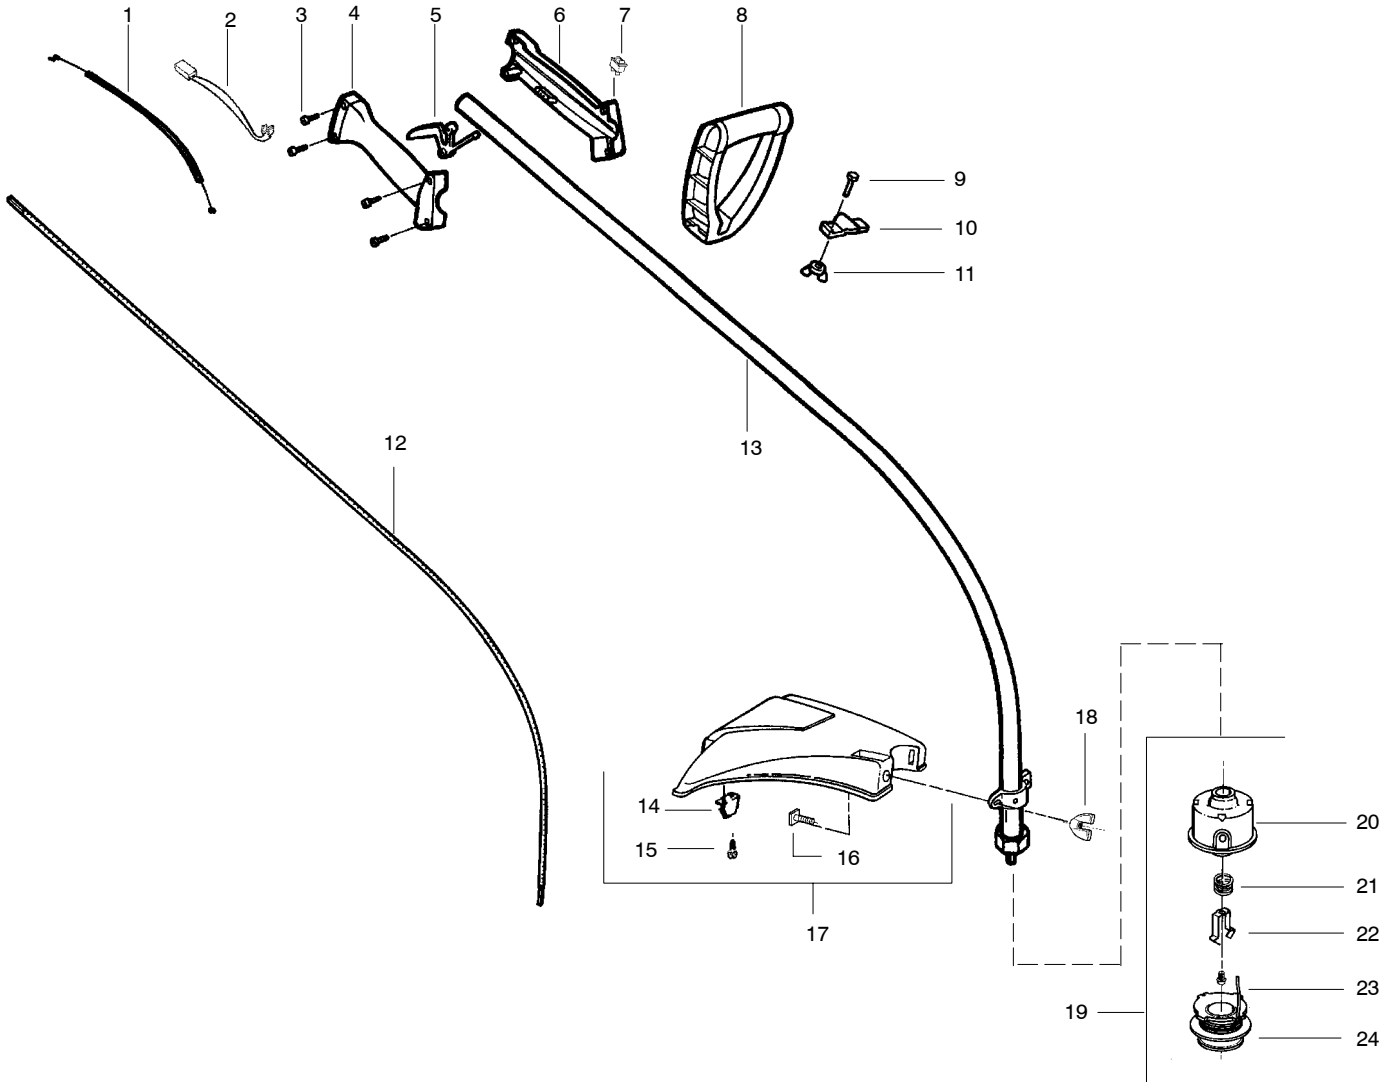

## Type 1

Ref.	Part No.	Description	Ref.	Part No.	Description
1.	530071548	Kit– Throttle	18.	530016118	Wingnut
2.	530054183	Assy–Wire	19.	952701666	Accy–Cutting Head (Incl. 20–24)
3.	530016273	Screw– Throttle Hsg.	20.	530069690	Hub Ass'y.
4.	530038581	Hsg.–Throttle (Right)	21.	530401464	Spring
5.	530038682	Trigger	22.	530401466	Clip–Retainer
6.	530095382	Hsg.–Throttle (Left)	23.	530401467	Screw w/Washer–Head
7.	530069572	Kit–Switch	24.	952711527	Accy–Spool w/Line
8.	530038708	Handle–Assist			
9.	530015820	Bolt			
10.	530094742	Clamp–Handle			
11.	530016118	Wingnut			
12.	530095613	Shaft–Flex			
13.	530069883	Kit–Drive Shaft Hsg. Ass'y			
14.	530052286	Line Limiter			
15.	530015966	Screw–Line Limiter			
16.	530015820	Bolt			
17.	530069686	Kit–Shield Ass'y. (Incl. 14, 15, 16 & 18)			
			Not Shown		
				---	Operator Manual
				530088214	Euro.
				530088215	Scan.
				530088288	Euro. III
				530054766	Decal–Shaft Warning

## Type 2,3

Ref.	Part No.	Description	Ref.	Part No.	Description
1.	530071548	Kit–Throttle	17.	530015820	Bolt
2.	530054183	Assy–Wire	18.	530071683	Kit–Shield Ass’y. (Incl. 14, 15, 16, 17 & 19)
3.	530016273	Screw–Throttle Hsg.	19.	530015197	Nut
4.	530038581	Hsg.–Throttle (Right)	20.	952711593	Accy–Cutting Head (Incl. 21–24)
5.	530038682	Trigger	21.	530095770	Hub Ass’y.
6.	530095382	Hsg.–Throttle (Left)	22.	530401958	Spring
7.	530069572	Kit–Switch	23.	530401957	Clip–Retainer
8.	530038708	Handle–Assist	24.	952711594	Accy–Spool w/Line
9.	530015820	Bolt			Not Shown
10.	530094742	Clamp–Handle			Operator Manual
11.	530016118	Wingnut			Euro.
12.	530095613	Shaft–Flex			Scan.
13.	530069883	Kit–Drive Shaft Hsg. Ass’y			Slov.
14.	530056401	Wrench			Decal–Shaft Warning
15.	530052286	Line Limiter			
16.	530015966	Screw–Line Limiter			